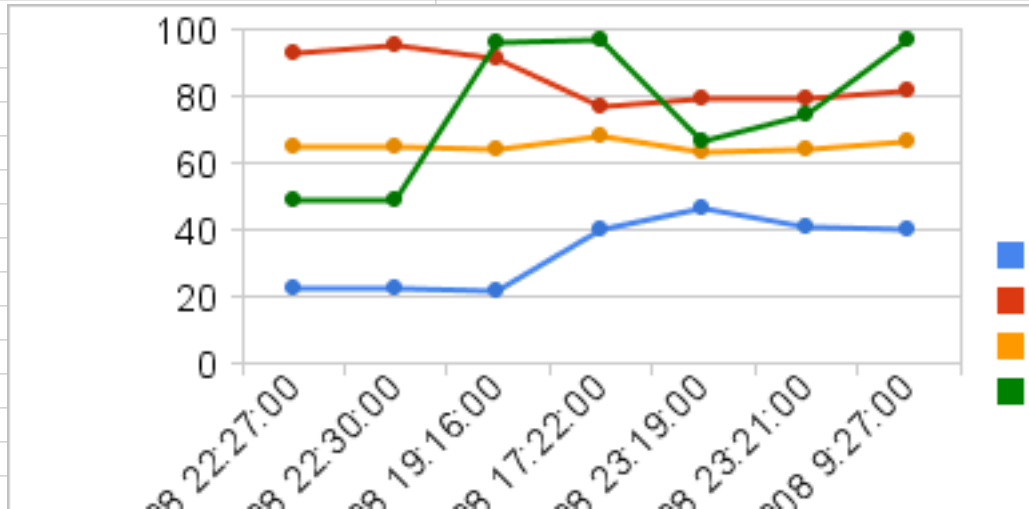

	Statistics	Statistics
	12/2/2008 22:27:00	12/2/2008 22:30:00
Average FPS	22.13	22.4
CPU Usage	93%	95%
System Memory Usage	65%	65%
Video Memory Usage	49%	49%
Duration	Duration: 37.09 sec	Duration: 36.96 sec
Graphics Settings	Graphics Settings	Graphics Settings
Video Mode	Video Mode: 800 x 600 (60 Hz)	Video Mode: 1920 x 1200 (60 Hz)
Texture Quality	Texture Quality: High	Texture Quality: Medium
Render Quality	Render Quality: High	Render Quality: Very High
View Distance	View Distance: 23	View Distance: 23
Detail Distance	Detail Distance: 33	Detail Distance: 33
	Hardware	Hardware
	Microsoft® Windows Vista" Ultimate	Microsoft® Windows Vista" Ultimate
	Service Pack 1	Service Pack 1
	Video Adapter: NVIDIA GeForce 8800 GTS	Video Adapter: NVIDIA GeForce 8800 GTS
	Video Driver version: 178.13	Video Driver version: 178.13
	Audio Adapter: Speakers (Creative SB X-Fi)	Audio Adapter: Speakers (Creative SB X-Fi)
	AMD Athlon(tm) 64 FX-62 Dual Core Processor	AMD Athlon(tm) 64 FX-62 Dual Core Processor
	File ID: Benchmark.cli	File ID: Benchmark.cli

	Statistics		Statistics
		12/2/2006	12/6/2006
		12/2/2006	12/6/2006
		12/4/2006	12/6/2006
		12/6/2006	12/6/2006
			12/7/2006

Statistics	Statistics	Statistics

Statistics	Statistics